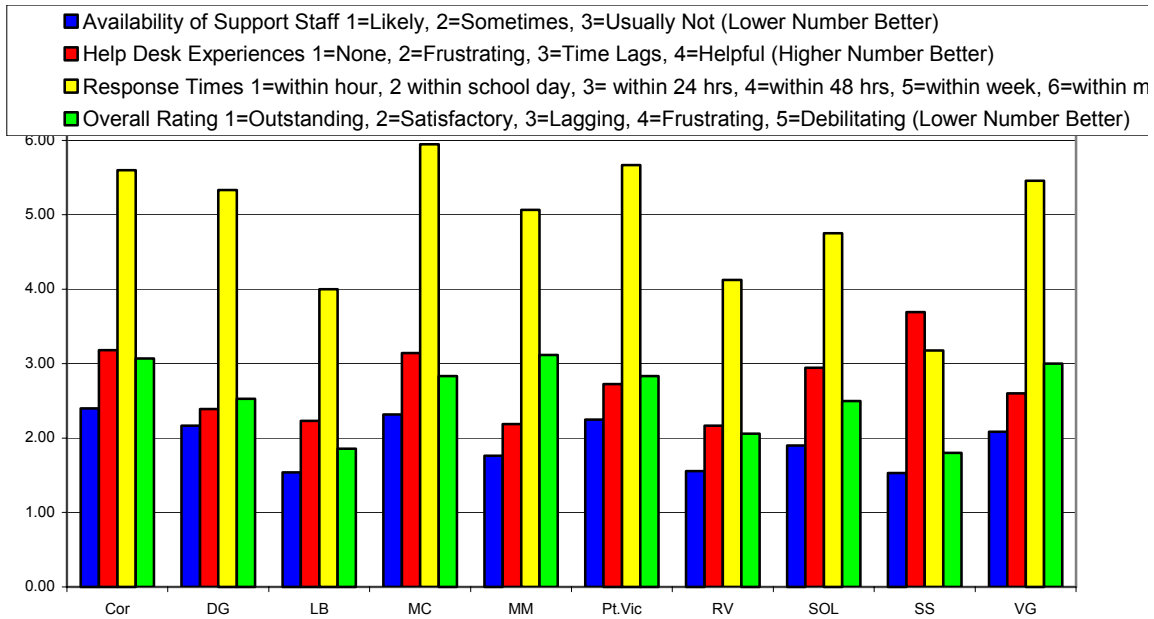

PALOS VERDES PENINSULA UNIFIED SCHOOL DISTRICT

**Technical Support Results from Teacher Technology Survey
Elementary Level Teacher Responses**

**Technical Support Results from Teacher Technology Survey
Intermediate and High School Levels Teacher Responses**